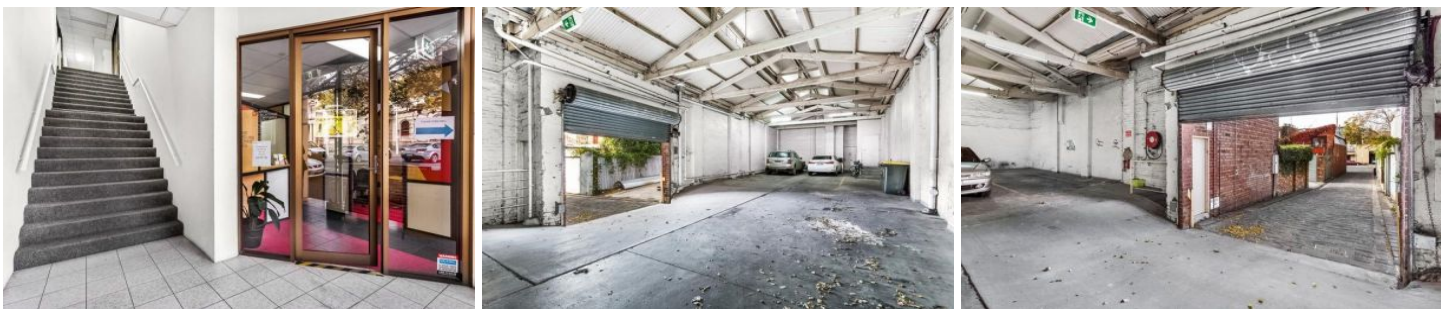

# ROSIN SMYTH

508-512 Queensberry Street NORTH MELBOURNE VIC

**Building Size** : 865 sqm  
**View** : <https://www.rosinsmyth.com.au/6197700>

**Martin Smyth**  
9695 5999